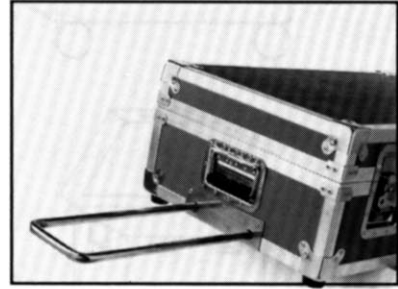

# DOWN THE BLOCK OR AROUND THE WORLD

Going places with **CABBAGE CASES** has never been easier

Our **EXCLUSIVE OPTIONS** of Tilt-Wheels and Extension Handle have been used on thousands of our cases for the last 20 years.

The chrome-plated steel **EXTENSION-HANDLE** pulls out and locks into place for easy transporting — and slides back inside the Cabbage Case when not in use.

*Rugged 3 inch Neoprene TILT-WHEELS* are engineered into the case structure. Pushing or pulling your case glides you through the Airport or the Boardroom easily.